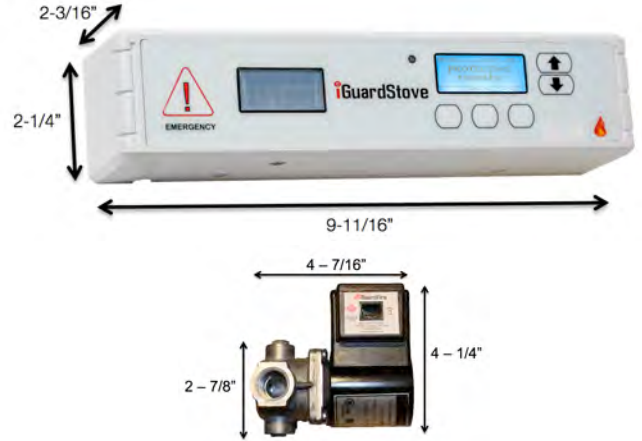

iGuardStove® *Intelligent* Features

- ✓ Advanced Motion Sensing and Timer Technology
- ✓ Automatic Stove Shut Off Timer – Pre-set at 5 minutes, adjustable between 1 and 15 minutes
- ✓ Manual Override Timer – Allows user to override the Auto Shut Off Timer when longer uninterrupted cooking times are required
- ✓ Emergency Button – Quick shut off and sends a text/email alert to people you have on your Contacts List
- ✓ Late Night Lock – Prevents late night use of the stove
- ✓ Caregiver Lock – Fully disables the stove
- ✓ Child Lock – Prevents stove from turning on due to accidental turning of knobs
- ✓ Collects data – Shows how many times the stove has been forgotten allowing you to track memory changes over time
- ✓ Activity Monitor – Alerts you if no motion is seen during certain times
- ✓ Remote Access – Allows setting changes and other features from anywhere you have Internet access

**TRACK USER ACTIVITY &
ACCESS CONTROLS USING THE INTERNET**

CONVERT ANY ELECTRIC OR GAS STOVE INTO A SMART & SAFE STOVE

iGuardStove Intelligent

Overall length cord included – 22-3/4"

iGuardStove Electric	
Intelligent	IGSE-4 Black
Intelligent	IGSE-4-White
Smart	IGSE-4-Smart-White

iGuardStove Gas 1/2" & 3/4" valve	
Intelligent	IGSG-12-Black
Intelligent	IGSG-12-White
Intelligent	IGSG-34-Black
Intelligent	IGSG-34-White

ELECTRIC SPECIFICATIONS	
Wattage Draw	5 Watts
Supply Voltages	Input: 125/250 VAC 50 Amp Output: 125/250 VAC 50 Amp
Cable Supplied	10' Cat5e Cable with RJ45 ends.
Operating Temps	Approx. -40F - 140F (-40C - 60C)
Certifications	CSA C22.2 No. 205 UL 2017 QAI File # E10697
Wi-Fi	Yes with the Intelligent Model
Warranty	1 Year Standard